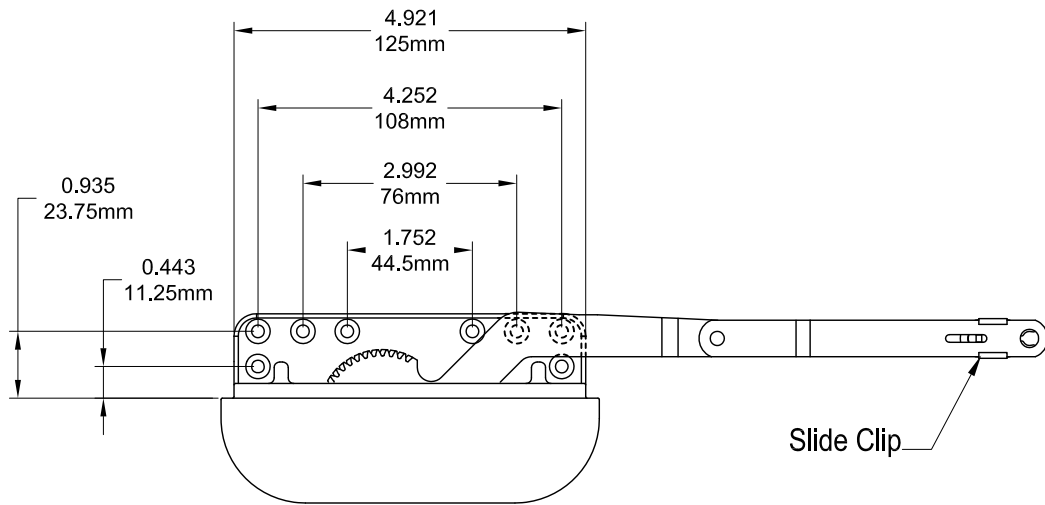

# Eclipse Dyad Operator (Low Profile)

Left Hand Shown , Cover Closed

132630R1 - LQSS

Left Hand Shown , Cover Open

132630R1 - LQSS

Left Hand Shown , No Cover

132630R1 - LQSS

Cover Closed

Cover Open

Profile Cut Out

Product Name	Part Number	A (Arm Length)
Eclipse Short Arm Dyad Operator ( Low Profile ) , 4.5" LH	132630SR1 - LQSS	4.5"
Eclipse Short Arm Dyad Operator ( Low Profile ) , 4.5" RH	132630SR1 - RQSS	4.5"
Eclipse Dyad Operator ( Low Profile ) , 4.75" LH	132630R1 - LQSS	4.75"
Eclipse Dyad Operator ( Low Profile ) , 4.75" RH	132630R1 - RQSS	4.75"

## Eclipse Handle/Cover

Right hand shown

Stud Bracket (Right Hand Shown)

Part Number	Material	Hand
190463	Steel	RH
190464	Steel	LH