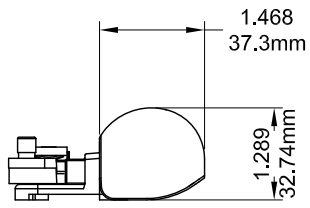

# Eclipse Dyad Operator (Low Profile)

Left Hand Shown , Cover Closed

132630R1 - LQSS

Left Hand Shown , Cover Open

132630R1 - LQSS

Left Hand Shown , No Cover

132630R1 - LQSS

Cover Closed

Cover Open

Profile Cut Out

Product Name	Part Number	A (Arm Length)
Eclipse Short Arm Dyad Operator ( Low Profile ) , 4.5" LH	132630SR1 - LQSS	4.5"
Eclipse Short Arm Dyad Operator ( Low Profile ) , 4.5" RH	132630SR1 - RQSS	4.5"
Eclipse Dyad Operator ( Low Profile ) , 4.75" LH	132630R1 - LQSS	4.75"
Eclipse Dyad Operator ( Low Profile ) , 4.75" RH	132630R1 - RQSS	4.75"

## Eclipse Handle/Cover

Right hand shown

Stud Bracket (Right Hand Shown)

Part Number	Material	Hand
190463	Steel	RH
190464	Steel	LH