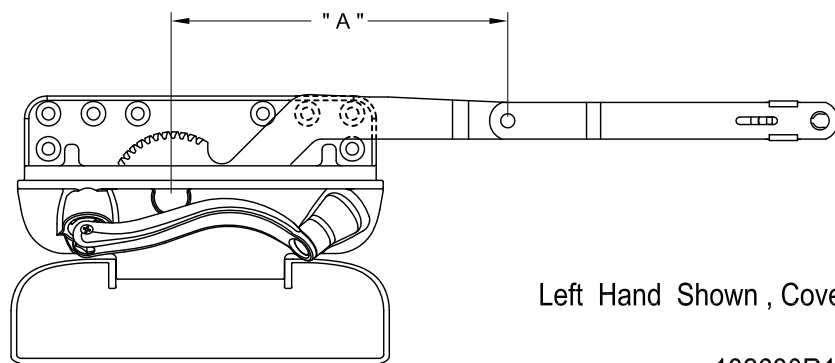

# Eclipse Dyad Operator (Low Profile)

Left Hand Shown , Cover Closed

132630R1 - LQSS

Left Hand Shown , Cover Open

132630R1 - LQSS

Left Hand Shown , No Cover

132630R1 - LQSS

Cover Closed

Cover Open

Profile Cut Out

Product Name	Part Number	A (Arm Length)
Eclipse Short Arm Dyad Operator ( Low Profile ) , 4.5" LH	132630SR1 - LQSS	4.5"
Eclipse Short Arm Dyad Operator ( Low Profile ) , 4.5" RH	132630SR1 - RQSS	4.5"
Eclipse Dyad Operator ( Low Profile ) , 4.75" LH	132630R1 - LQSS	4.75"
Eclipse Dyad Operator ( Low Profile ) , 4.75" RH	132630R1 - RQSS	4.75"

## Eclipse Handle/Cover

Right hand shown

Stud Bracket (Right Hand Shown)

Part Number	Material	Hand
190463	Steel	RH
190464	Steel	LH