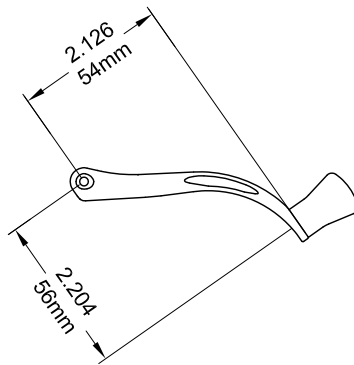

Cover Open

Profile Cut Out

Product Name	Part Number	A (Arm Length)
Eclipse Short Arm Dyad Operator ( Low Profile ) , 4.5" LH	132630SR1 - LQSS	4.5"
Eclipse Short Arm Dyad Operator ( Low Profile ) , 4.5" RH	132630SR1 - RQSS	4.5"
Eclipse Dyad Operator ( Low Profile ) , 4.75" LH	132630R1 - LQSS	4.75"
Eclipse Dyad Operator ( Low Profile ) , 4.75" RH	132630R1 - RQSS	4.75"

## Eclipse Handle/Cover

Right hand shown

Stud Bracket (Right Hand Shown)

Part Number	Material	Hand
190463	Steel	RH
190464	Steel	LH