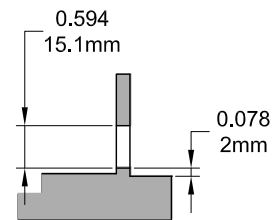

# Eclipse Dyad Operator (Low Profile)

Left Hand Shown , Cover Closed

132630R1 - LQSS

Left Hand Shown , Cover Open

132630R1 - LQSS

Left Hand Shown , No Cover

132630R1 - LQSS

Cover Closed

Cover Open

Profile Cut Out

Product Name	Part Number	A (Arm Length)
Eclipse Short Arm Dyad Operator ( Low Profile ) , 4.5" LH	132630SR1 - LQSS	4.5"
Eclipse Short Arm Dyad Operator ( Low Profile ) , 4.5" RH	132630SR1 - RQSS	4.5"
Eclipse Dyad Operator ( Low Profile ) , 4.75" LH	132630R1 - LQSS	4.75"
Eclipse Dyad Operator ( Low Profile ) , 4.75" RH	132630R1 - RQSS	4.75"

## Eclipse Handle/Cover

Right hand shown

Stud Bracket (Right Hand Shown)

Part Number	Material	Hand
190463	Steel	RH
190464	Steel	LH