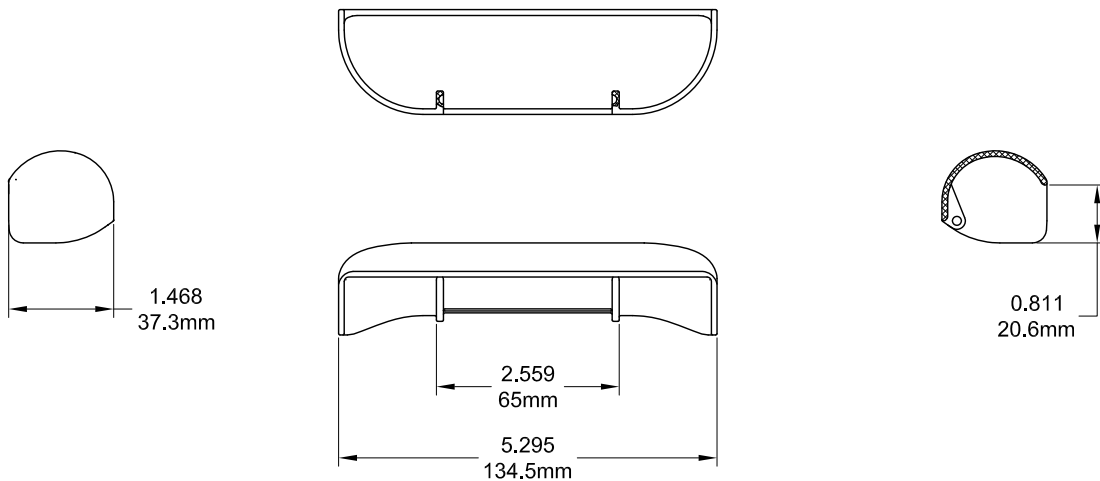

Cover Open

Profile Cut Out

Product Name	Part Number	A (Arm Length)
Eclipse Short Arm Dyad Operator ( Low Profile ) , 4.5" LH	132630SR1 - LQSS	4.5"
Eclipse Short Arm Dyad Operator ( Low Profile ) , 4.5" RH	132630SR1 - RQSS	4.5"
Eclipse Dyad Operator ( Low Profile ) , 4.75" LH	132630R1 - LQSS	4.75"
Eclipse Dyad Operator ( Low Profile ) , 4.75" RH	132630R1 - RQSS	4.75"

## Eclipse Handle/Cover

Right hand shown

Stud Bracket (Right Hand Shown)

Part Number	Material	Hand
190463	Steel	RH
190464	Steel	LH