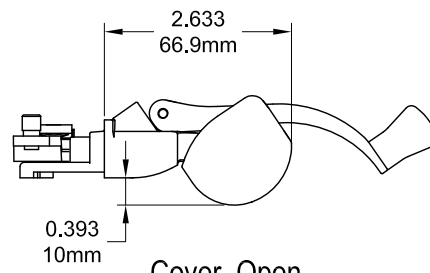

# Eclipse Dyad Operator (Low Profile)

Left Hand Shown , Cover Closed

132630R1 - LQSS

Left Hand Shown , Cover Open

132630R1 - LQSS

Left Hand Shown , No Cover

132630R1 - LQSS

Cover Closed

Cover Open

Profile Cut Out

Product Name	Part Number	A (Arm Length)
Eclipse Short Arm Dyad Operator ( Low Profile ) , 4.5" LH	132630SR1 - LQSS	4.5"
Eclipse Short Arm Dyad Operator ( Low Profile ) , 4.5" RH	132630SR1 - RQSS	4.5"
Eclipse Dyad Operator ( Low Profile ) , 4.75" LH	132630R1 - LQSS	4.75"
Eclipse Dyad Operator ( Low Profile ) , 4.75" RH	132630R1 - RQSS	4.75"

## Eclipse Handle/Cover

Right hand shown

Stud Bracket (Right Hand Shown)

Part Number	Material	Hand
190463	Steel	RH
190464	Steel	LH