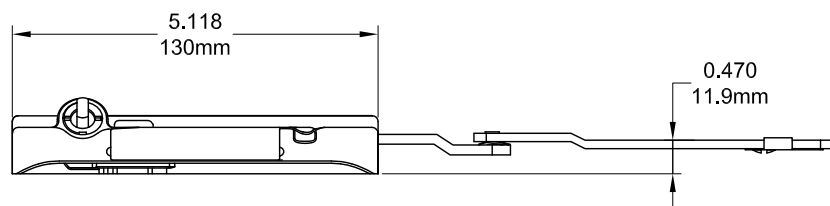

# Eclipse Dyad Operator (Low Profile)

Left Hand Shown , Cover Closed

132630R1 - LQSS

Left Hand Shown , Cover Open

132630R1 - LQSS

Left Hand Shown , No Cover

132630R1 - LQSS

Cover Closed

Cover Open

Profile Cut Out

Product Name	Part Number	A (Arm Length)
Eclipse Short Arm Dyad Operator ( Low Profile ) , 4.5" LH	132630SR1 - LQSS	4.5"
Eclipse Short Arm Dyad Operator ( Low Profile ) , 4.5" RH	132630SR1 - RQSS	4.5"
Eclipse Dyad Operator ( Low Profile ) , 4.75" LH	132630R1 - LQSS	4.75"
Eclipse Dyad Operator ( Low Profile ) , 4.75" RH	132630R1 - RQSS	4.75"

## Eclipse Handle/Cover

Right hand shown

Stud Bracket (Right Hand Shown)

Part Number	Material	Hand
190463	Steel	RH
190464	Steel	LH