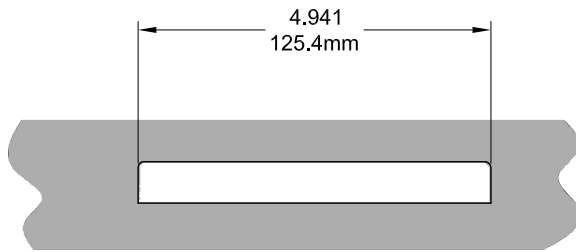

# Eclipse Dyad Operator (Low Profile)

Left Hand Shown , Cover Closed

132630R1 - LQSS

Left Hand Shown , Cover Open

132630R1 - LQSS

Left Hand Shown , No Cover

132630R1 - LQSS

Cover Closed

Cover Open

Profile Cut Out

Product Name	Part Number	A (Arm Length)
Eclipse Short Arm Dyad Operator ( Low Profile ) , 4.5" LH	132630SR1 - LQSS	4.5"
Eclipse Short Arm Dyad Operator ( Low Profile ) , 4.5" RH	132630SR1 - RQSS	4.5"
Eclipse Dyad Operator ( Low Profile ) , 4.75" LH	132630R1 - LQSS	4.75"
Eclipse Dyad Operator ( Low Profile ) , 4.75" RH	132630R1 - RQSS	4.75"

## Eclipse Handle/Cover

Right hand shown

Stud Bracket (Right Hand Shown)

Part Number	Material	Hand
190463	Steel	RH
190464	Steel	LH